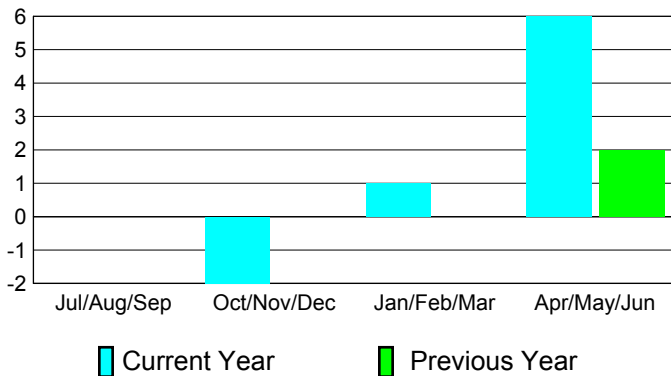

2010-2011 GMT Reports for District (or Undistricted) **District LA 4**

GMT: **Mr. Edisson Karnopp**

Location: **BRAZIL**

GMT CA: **3**

CLUBS

**Club Results
2010-2011**

**Clubs
2009-2010**

Month	New Club Goal	Actual New Clubs	Actual Dropped Clubs	Gain/Loss of Clubs	Gain/Loss of Clubs
Jul/Aug/Sep	0	0	0	0	0
Oct/Nov/Dec	0	1	-3	-2	0
Jan/Feb/Mar	0	2	-1	1	0
Apr/May/June	0	2	4	6	2
Totals	0	5	0	5	2

Club Results 2010-2011

Goal, New, Dropped, Gain/Loss

Comparison of Club Gain/Loss

Current Year Compared to the Previous Year

YTD Status Quo Clubs 2010-2011

Status Quo Clubs Compared to Status Quo Members

MEMBERSHIP

**Membership Results
2010-2011**

**Membership
2009-2010**

Month	Net Memb Goal	Actual New Memb	Actual Dropped Memb	Gain/Loss of Memb	Gain/Loss of Memb
Jul/Aug/Sep	0	36	-57	-21	-42
Oct/Nov/Dec	0	35	-81	-46	-22
Jan/Feb/Mar	0	53	-64	-11	5
Apr/May/June	0	122	-34	88	60
Totals	0	246	-236	10	1

Membership Results 2010-2011

Goal, New, Dropped, Gain/Loss

Comparison of Membership Gain/Loss

Current Year Compared to the Previous Year

Gender Comparison 2010-2011

Jul/Aug/Sep

Oct/Nov/Dec

Jan/Feb/Mar

Apr/May/June

Male

Female