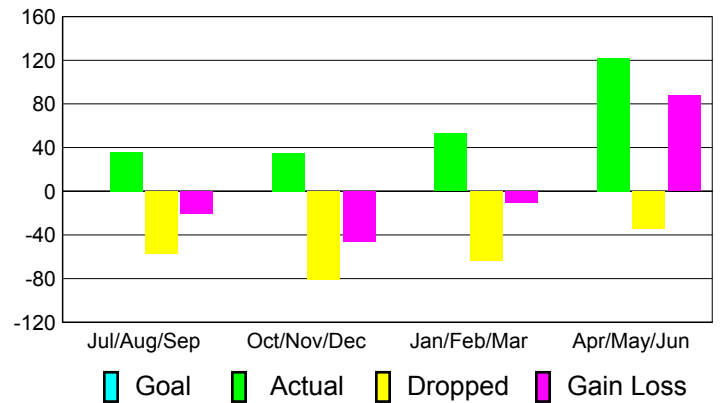

### YTD Status Quo Clubs 2010-2011

Status Quo Clubs Compared to Status Quo Members

## MEMBERSHIP

**Membership Results  
2010-2011**

**Membership  
2009-2010**

Month	Net Memb Goal	Actual New Memb	Actual Dropped Memb	Gain/Loss of Memb	Gain/Loss of Memb
Jul/Aug/Sep	0	36	-57	-21	-42
Oct/Nov/Dec	0	35	-81	-46	-22
Jan/Feb/Mar	0	53	-64	-11	5
Apr/May/June	0	122	-34	88	60
<b>Totals</b>	<b>0</b>	<b>246</b>	<b>-236</b>	<b>10</b>	<b>1</b>

### Membership Results 2010-2011

Goal, New, Dropped, Gain/Loss

### Comparison of Membership Gain/Loss

Current Year Compared to the Previous Year