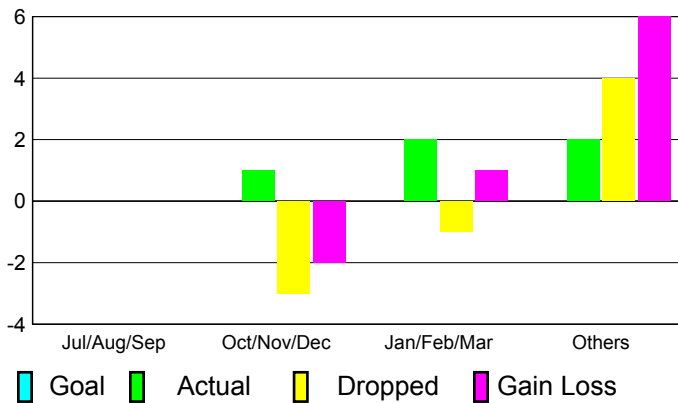

## CLUBS

**Club Results  
2010-2011**

**Clubs  
2009-2010**

Month	New Club Goal	Actual New Clubs	Actual Dropped Clubs	Gain/Loss of Clubs	Gain/Loss of Clubs
Jul/Aug/Sep	0	0	0	0	0
Oct/Nov/Dec	0	1	-3	-2	0
Jan/Feb/Mar	0	2	-1	1	0
Apr/May/June	0	2	4	6	2
<b>Totals</b>	<b>0</b>	<b>5</b>	<b>0</b>	<b>5</b>	<b>2</b>

### Club Results 2010-2011

Goal, New, Dropped, Gain/Loss

### Comparison of Club Gain/Loss

Current Year Compared to the Previous Year