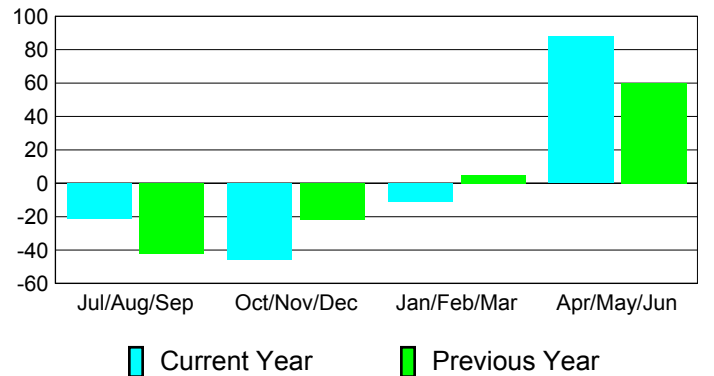

Gender Comparison 2010-2011

Jul/Aug/Sep

Oct/Nov/Dec

Jan/Feb/Mar

Apr/May/June

Male

Female